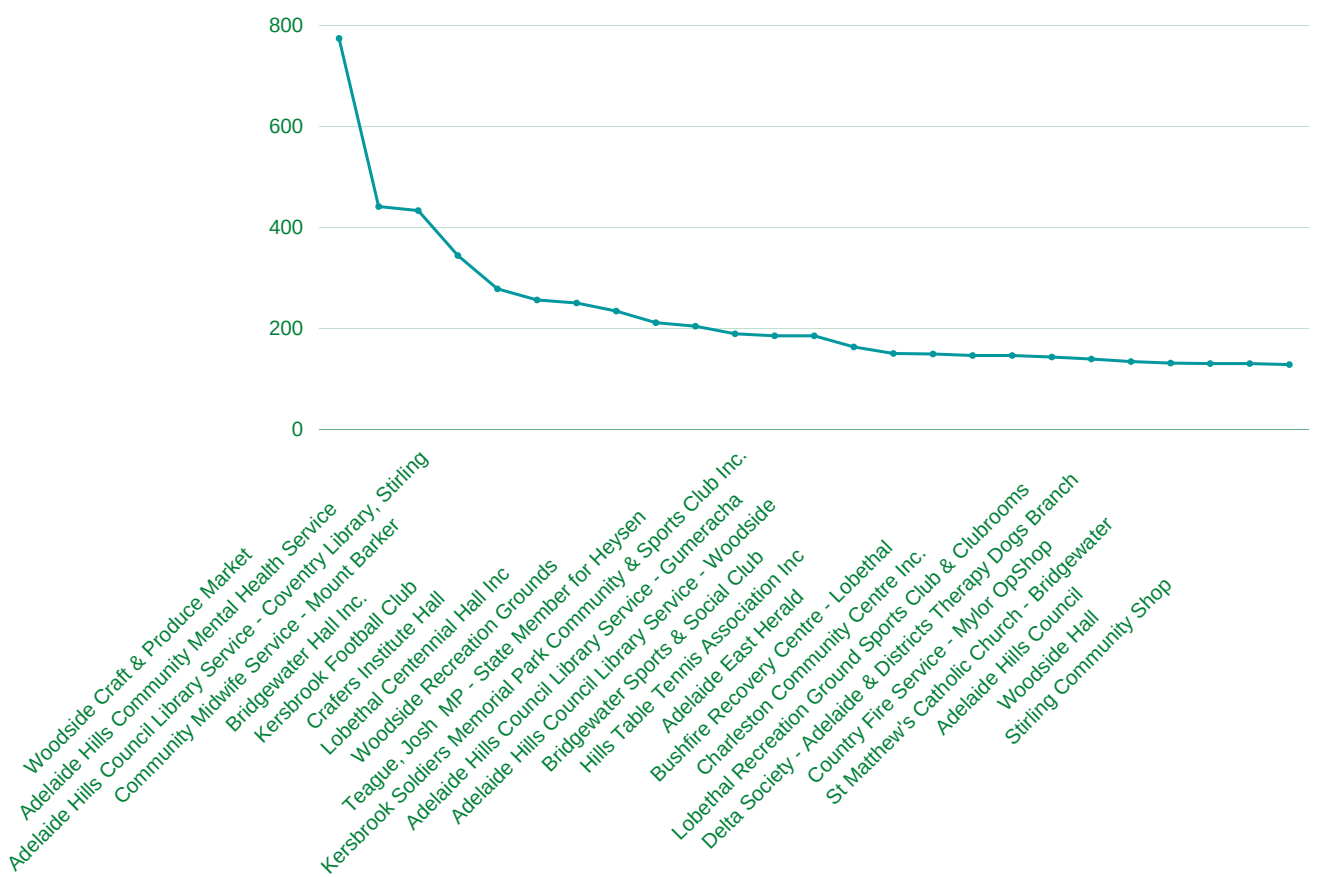

## WHAT ARE OUR COMMUNITY NEEDS?

5673 SESSIONS 1 JULY 2020 - 30 JUNE 2021

### TOP 25 LANDING PAGES: