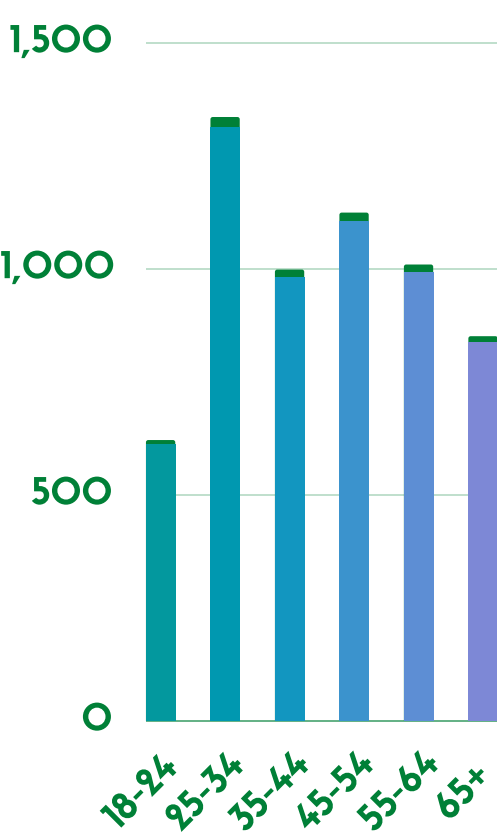

## WHAT ARE OUR COMMUNITY NEEDS?

5673 SESSIONS 1 JULY 2020 - 30 JUNE 2021

### TOP 25 LANDING PAGES:

### AGE