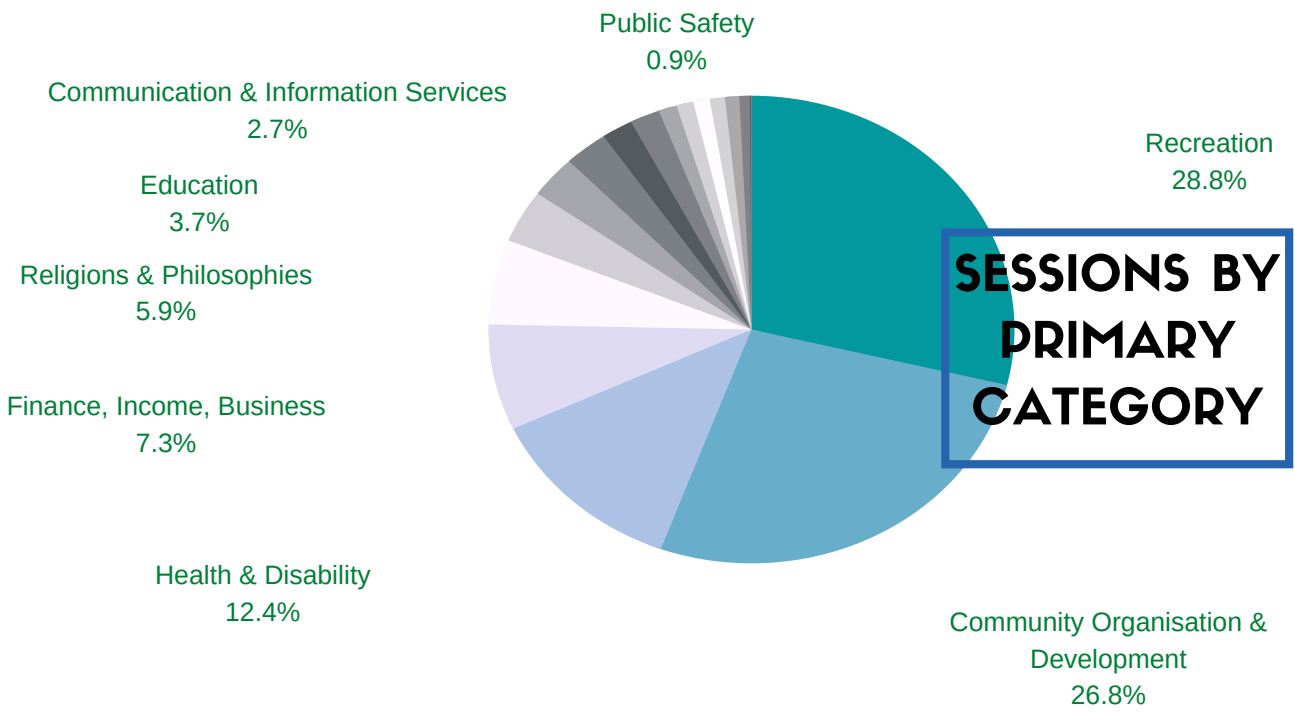

## WHAT ARE OUR COMMUNITY NEEDS?

5673 SESSIONS 1 JULY 2020 - 30 JUNE 2021

### TOP 25 LANDING PAGES: